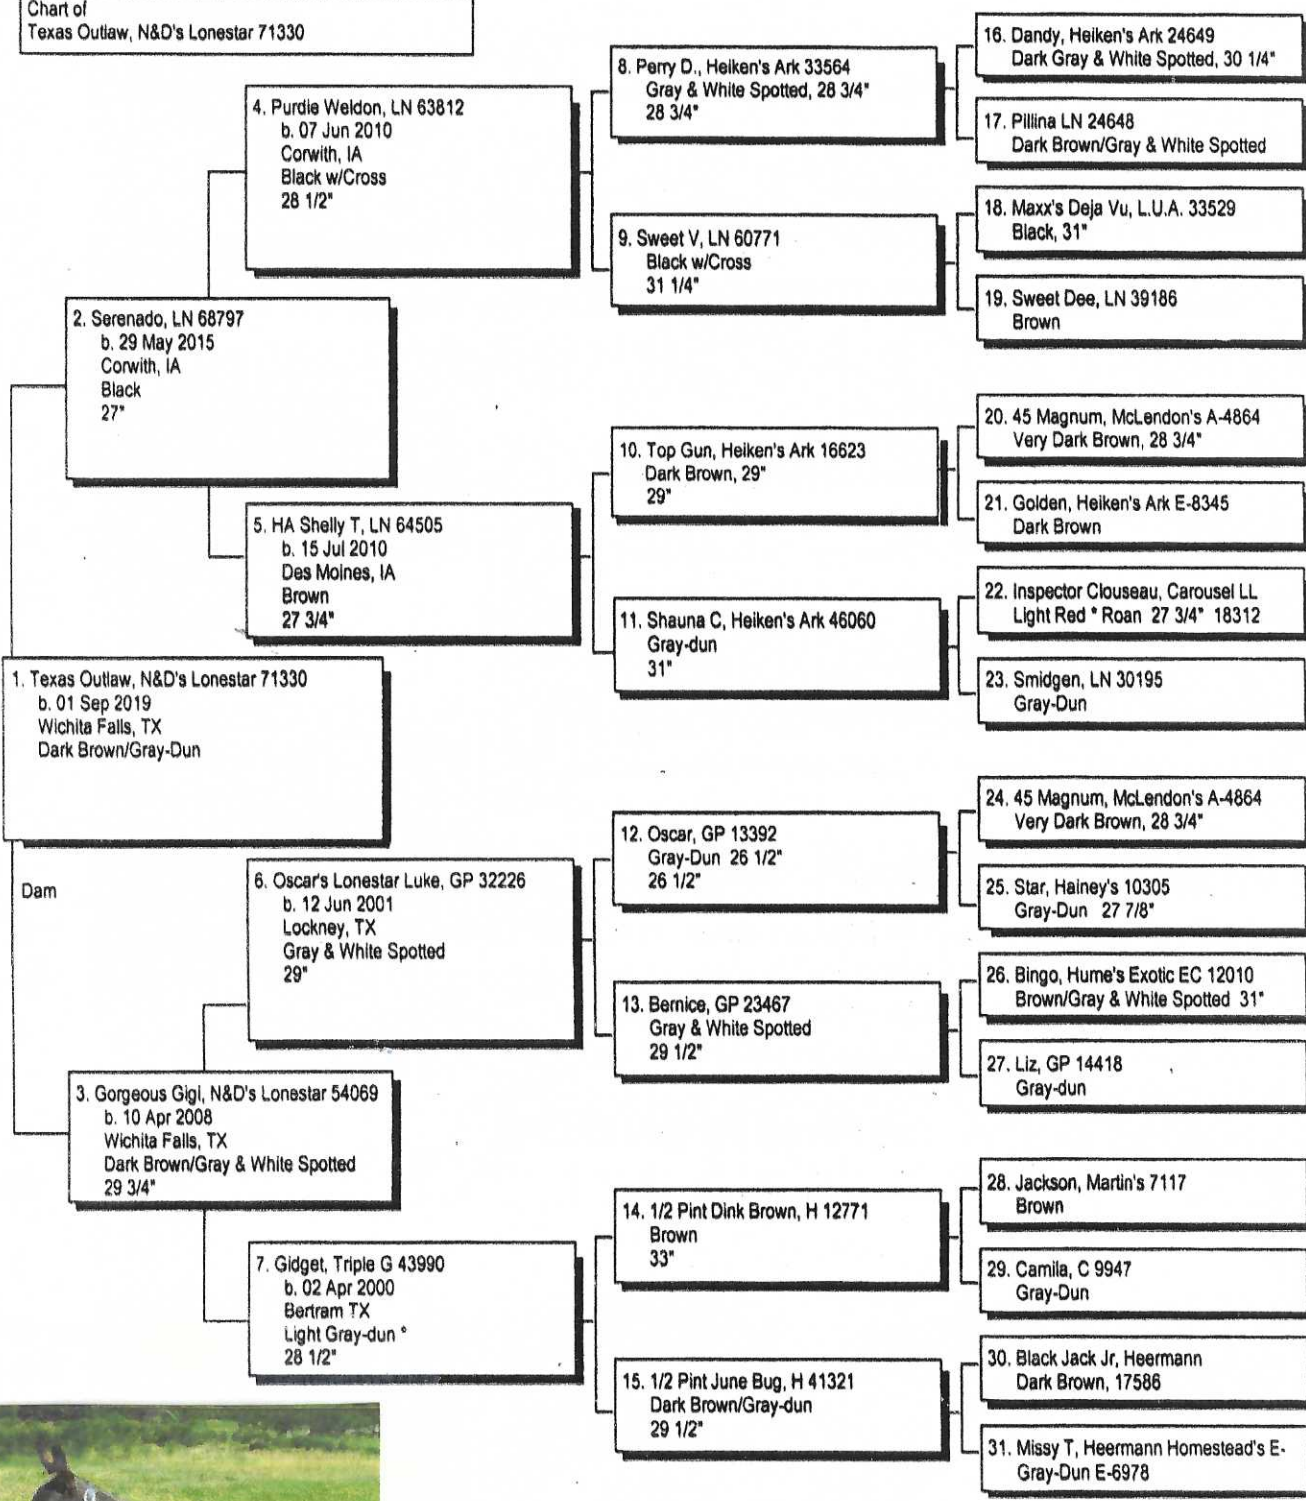

Pedigree

Chart #1

Chart of
Texas Outlaw, N&D's Lonestar 71330

The American Donkey and Mule Society,
PO Box 1210, Lewisville TX 75067
www.lovelongears.com/ (972) 219-0781
The American Donkey and Mule Society is not
responsible for errors in information submitted to
the registry.