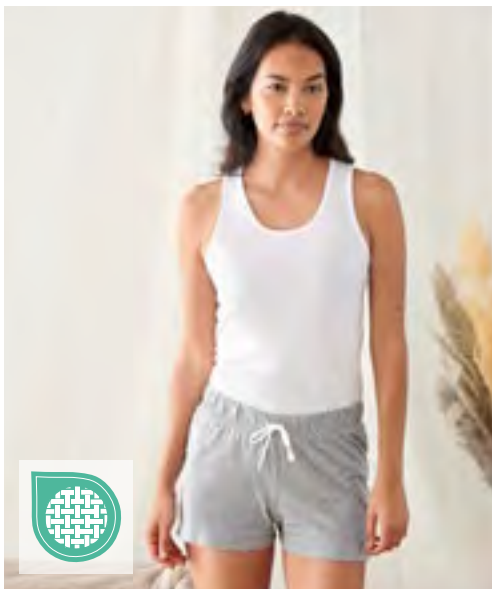

TOWEL
CITY

TC052 | TC052 **Short Pyjamas Set In A Bag**

100% Baumwolle (Heather Grey: 85% Baumwolle / 15% Viskose)
XS (8), S (10), M (12), L (14), XL (16), XXL (18), 3XL (20)
140 g/m²

Towel City

☐ WHITE/HEATHER GREY ☐ WHITE/PINK/WHITE STRIPE

Weißes Oberteil mit Racerback | Mit elastischem Bund | Passende Tasche mit Zugkordel | Weiches, leichtes Gewebe aus Baumwoll-Jersey | Zum Veredeln geeignet | Single-Jersey | Von Feuer fernhalten

Farbe	Größen	1	ab 36	ab 360
Coloured	XS - XL	21,28	17,47	16,78
Coloured	XXL - 3XL	23,21	19,09	18,30