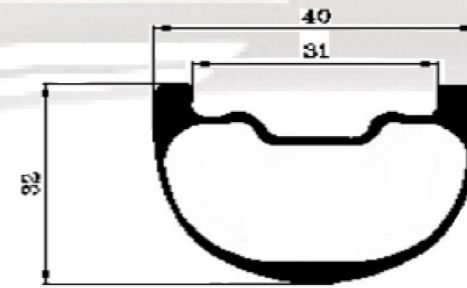

Rim Details:

Material:	Toray T700+T800 carbon fiber	
Type:	Open ring & straight edge	
Warranty:	2 years	
Spoke hole Angle:	± 6°	
Outer width:	40mm	
Spoke hole diameter:	4.5mm	
Inner width:	31mm	
Section height:	32mm	
Air nozzle hole diameter:	6.5mm plus (French)	
Assembly hole diameter:	7.5mm	
Number of holes:	32	
Tire size:	2.1" ~ 2.85"	
Maximum spoke tension:	80~130kgf	
Weight limit:	150kg	
Maximum tire pressure:	30 ~ 80psi	
External view Grain path:	UD / 3K / 12K	
Coating:	No coating/matte/bright	
Scope of application:	AM/Enduro/Freeride/Down Hill	
Size:	27.5"	29"
BSD:	584mm	622mm
ERD:	539mm	575mm
Weight:	570g	600g

Wheelset details:

Basic Wheelset including delivery to Switzerland		cheapest rim set possible
rim size front	27.5" or 29"	998 CHF
rim size rear	27.5" or 29"	
rimfinish	UD matt	
hub front	Koozer MX490 110x15 black	
hub rear	Koozer MX490 148x12 black	
spokes	Sapim Leader silver	
nipples	brass 14mm silver	