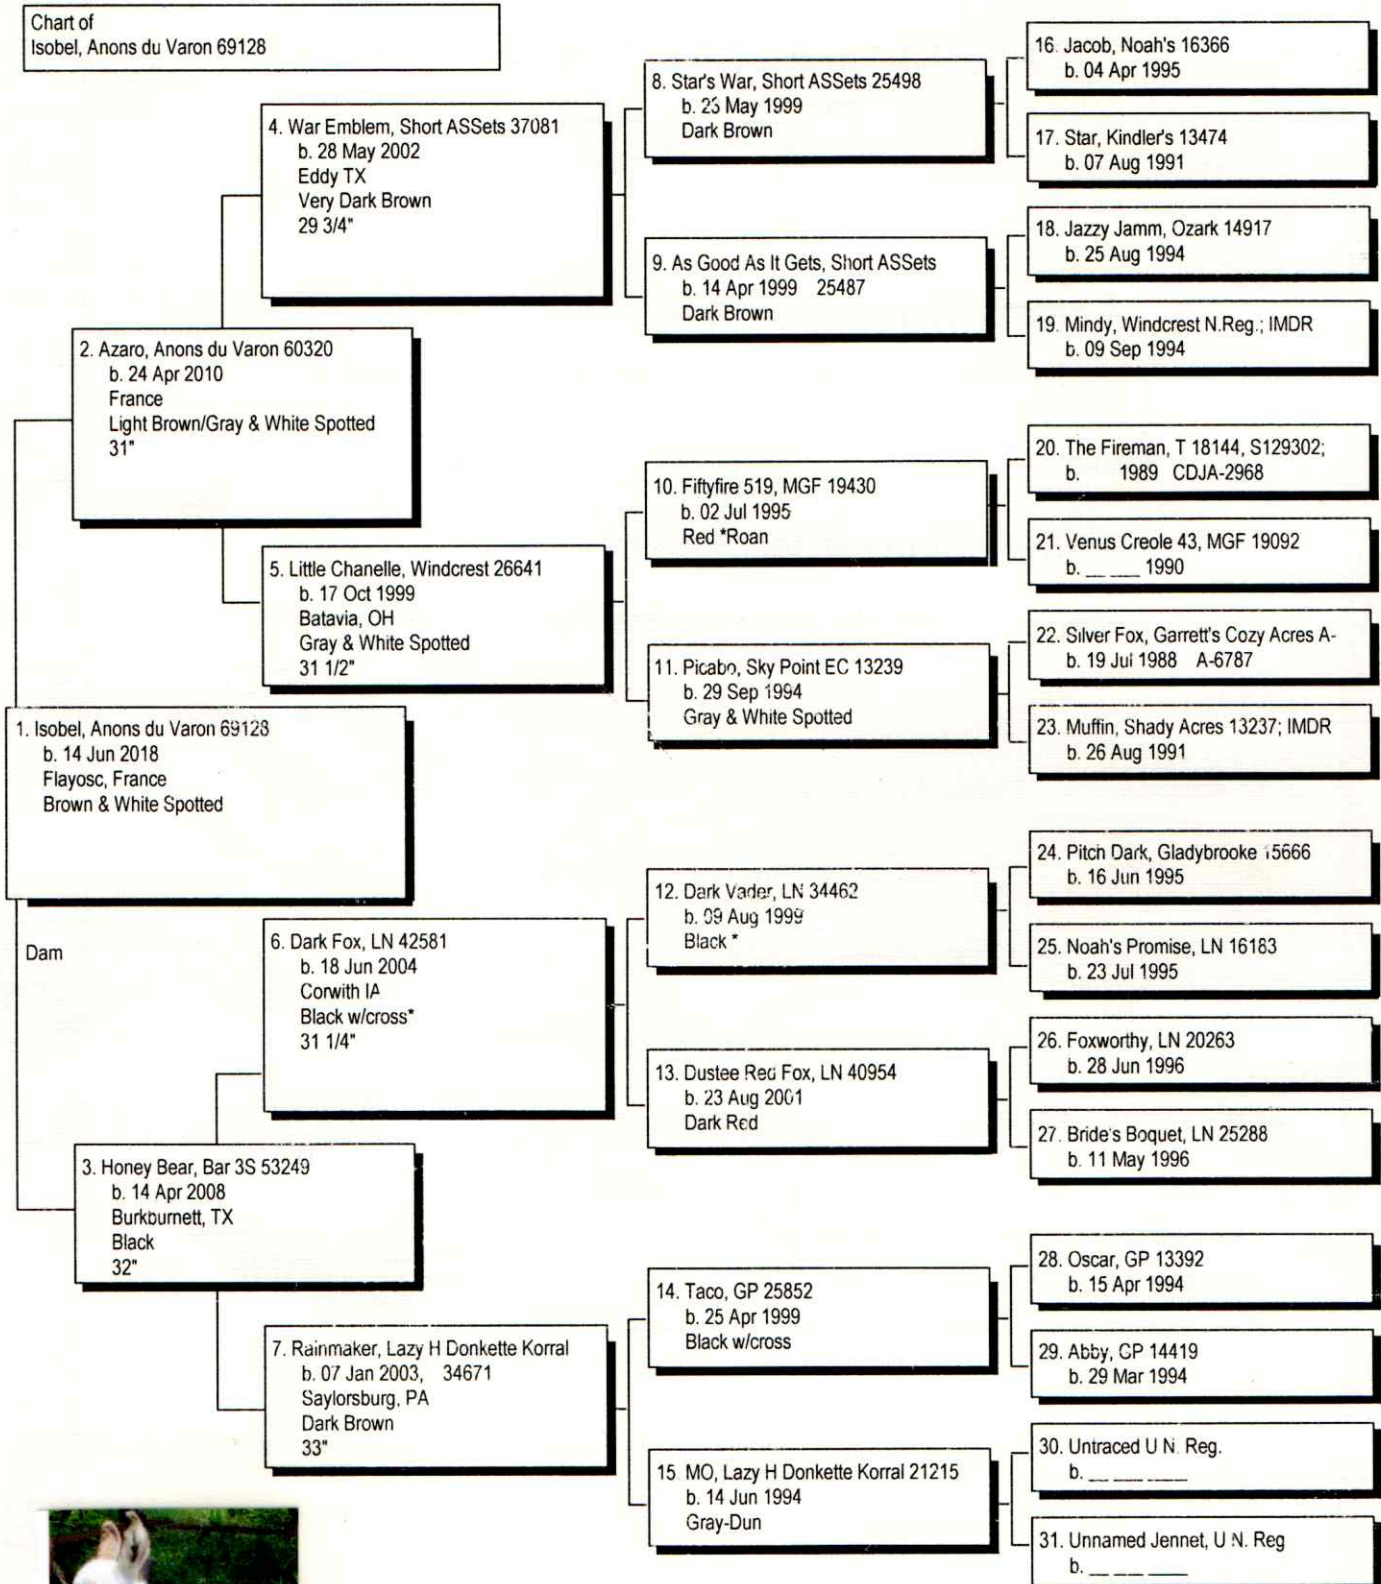

Pedigree

Chart #1

Isobel

The American Donkey and Mule Society,
 PO Box 1210, Lewisville TX 75067
www.lovelongears.com/ (972) 219-0781
 The American Donkey and Mule Society is not
 responsible for errors in information submitted to
 the registry.