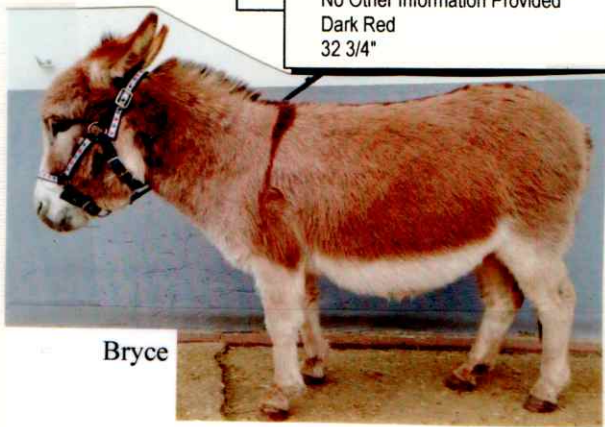

Pedigree

Chart #1

Chart of
Utah Bryce, De Mousny Hills 70058

Bryce

The American Donkey and Mule Society,
PO Box 1210, Lewisville TX 75067
www.lovelongears.com/ (972) 219-0781
The American Donkey and Mule Society is not
responsible for errors in information submitted to
the registry.