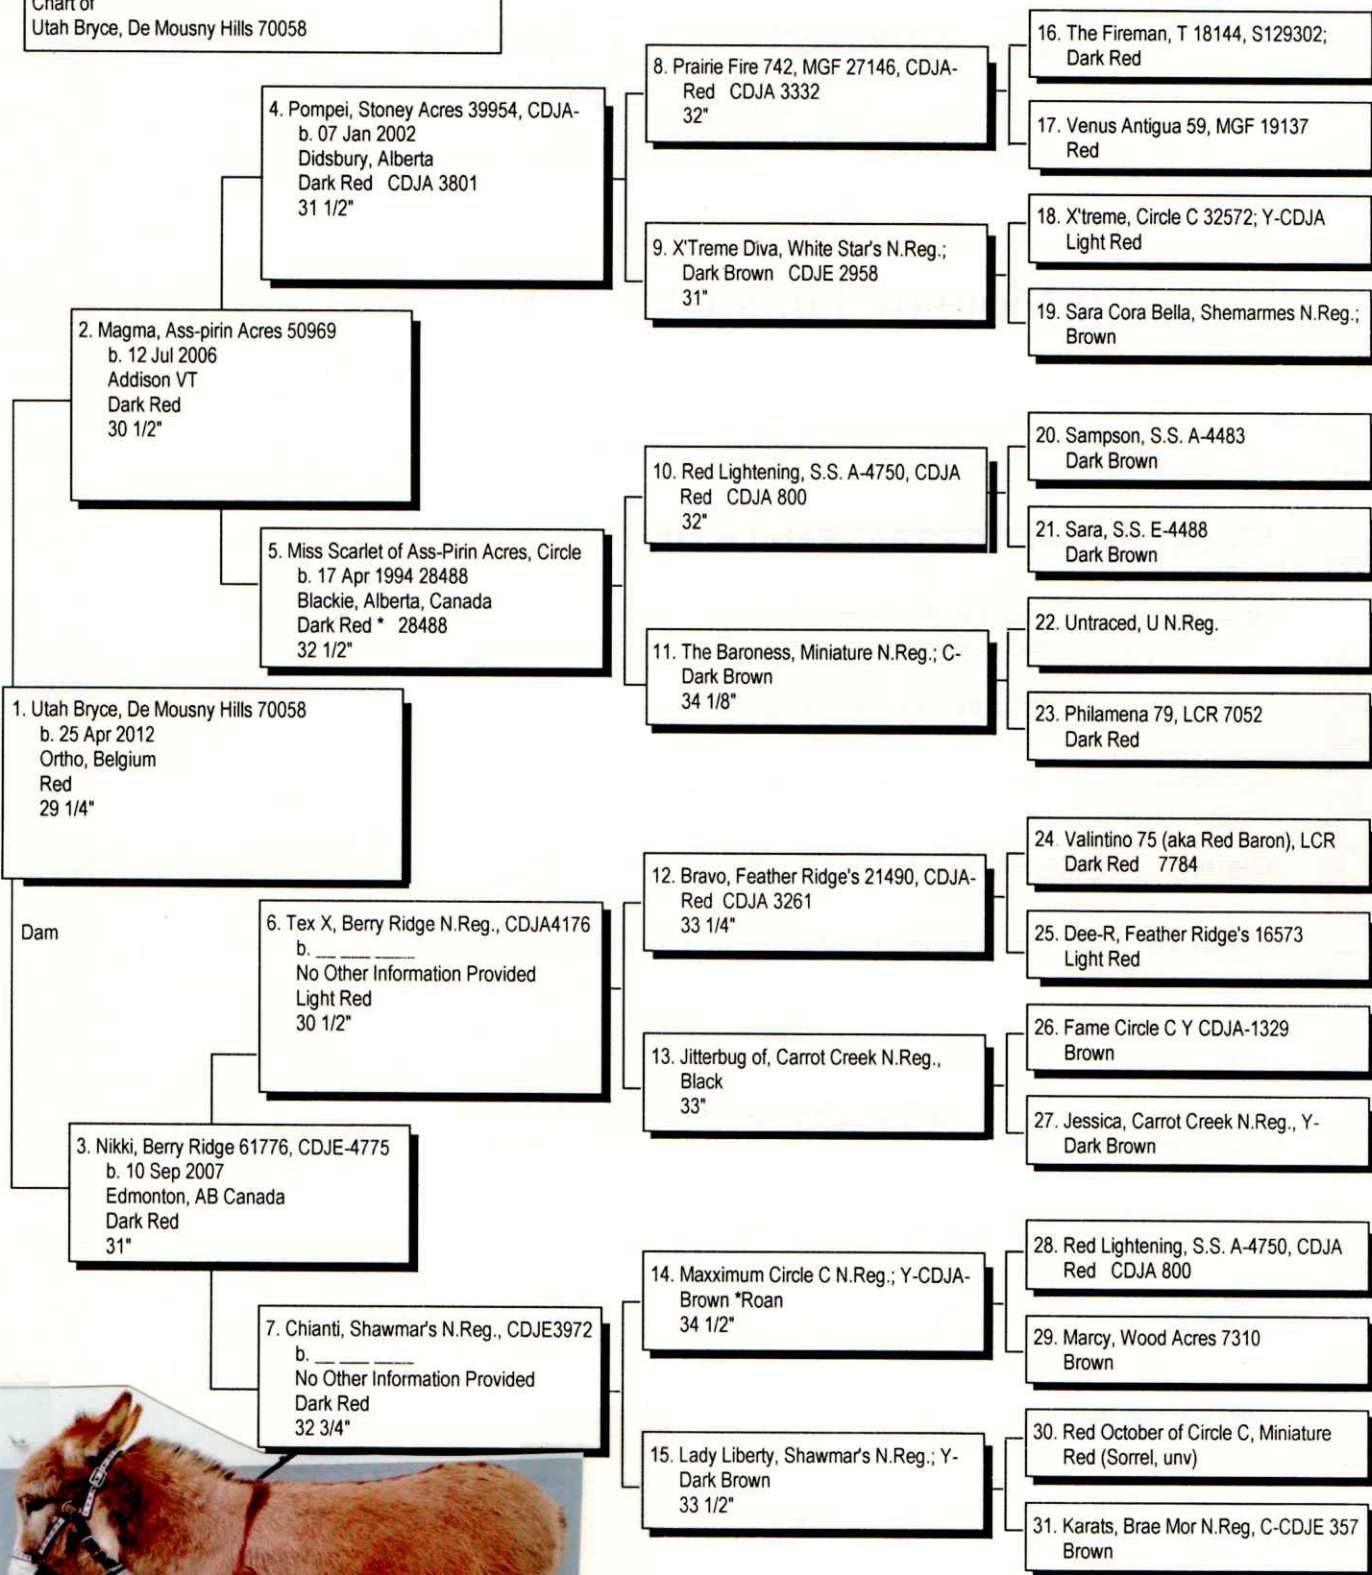

Pedigree

Chart #1

Chart of
Utah Bryce, De Mousny Hills 70058

Bryce

The American Donkey and Mule Society,
PO Box 1210, Lewisville TX 75067
www.lovelongears.com/ (972) 219-0781
The American Donkey and Mule Society is not
responsible for errors in information submitted to
the registry.