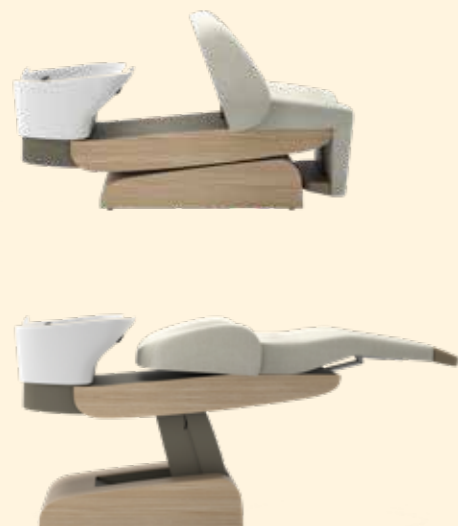

Shirodara igloo-hood with integrated waterfall optional

Vapomist 1 New optional

New colours

Beige

Mokka

STEAM  
EDEN  
SYSTEM  
THE NEW FRONTIER  
OF WELLNESS

**New Eden: the power of integrated steam for deep care**  
Bring the steam innovation to your salon with Eden and Vapomist, the professional system that hydrates and oxygenates the scalp and regenerates the hair, enhancing every treatment. Thanks to its advanced technology, it ensures a uniform distribution of steam, improving the absorption of specific products and treatments. A must-have for those who want to offer an innovative service, capable of regenerating the scalp and giving new vitality to the hair.