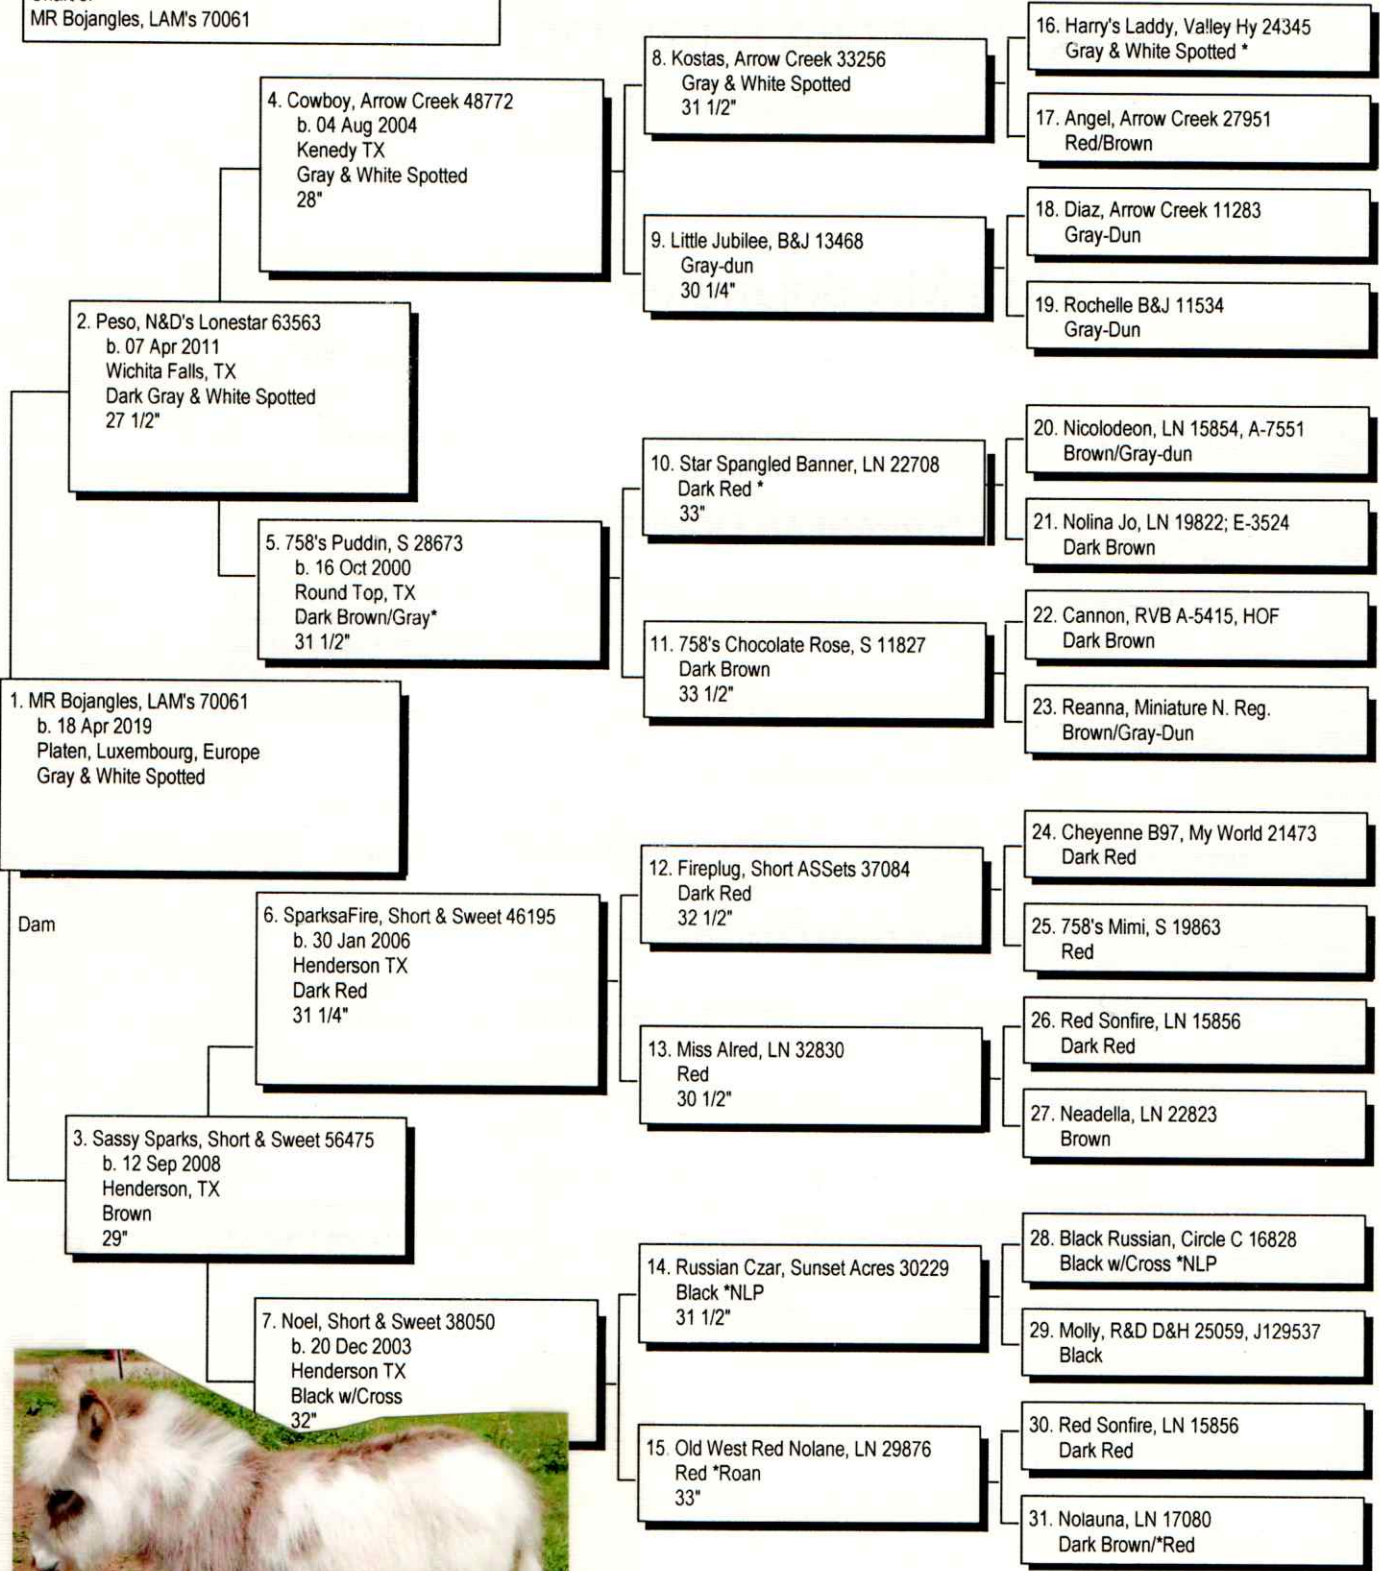

Pedigree

Chart #1

Chart of
MR Bojangles, LAM's 70061

Mr Bojangles

The American Donkey and Mule Society,
PO Box 1210, Lewisville TX 75067
www.lovelongears.com/ (972) 219-0781
The American Donkey and Mule Society is not
responsible for errors in information submitted to
the registry.